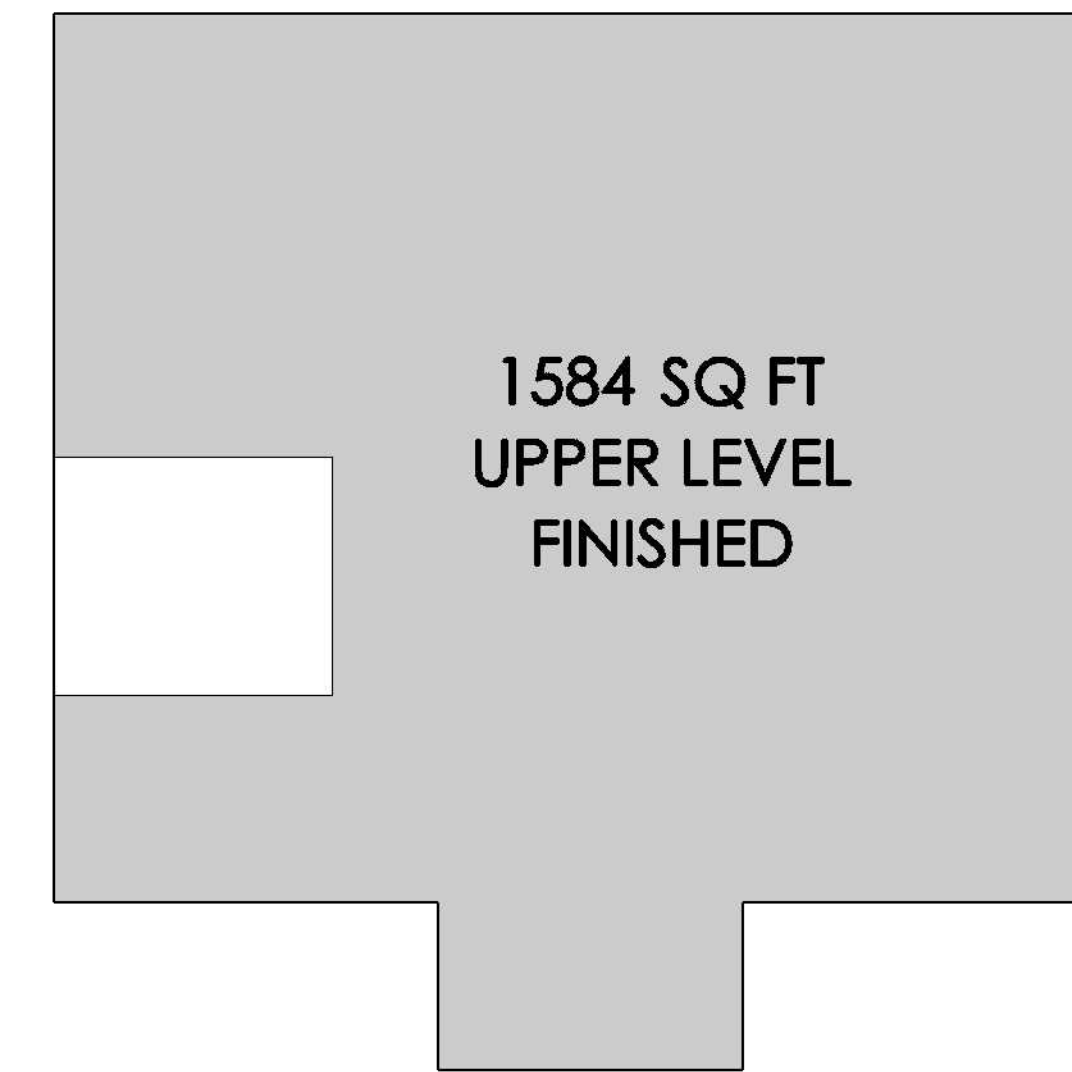

© DCD 2023

THE HICKORY

MAIN LEVEL

THE HICKORY

UPPER LEVEL

THE HICKORY

OPTIONAL FINISHED
LOWER LEVEL

THE HICKORY

SQ FT CALCS.

3074 SQ FT MAIN & UPPER
1067 SQ FT OPT. LOWER LEVEL
4141 SQ FT TOTAL FINISHED

THE HICKORY