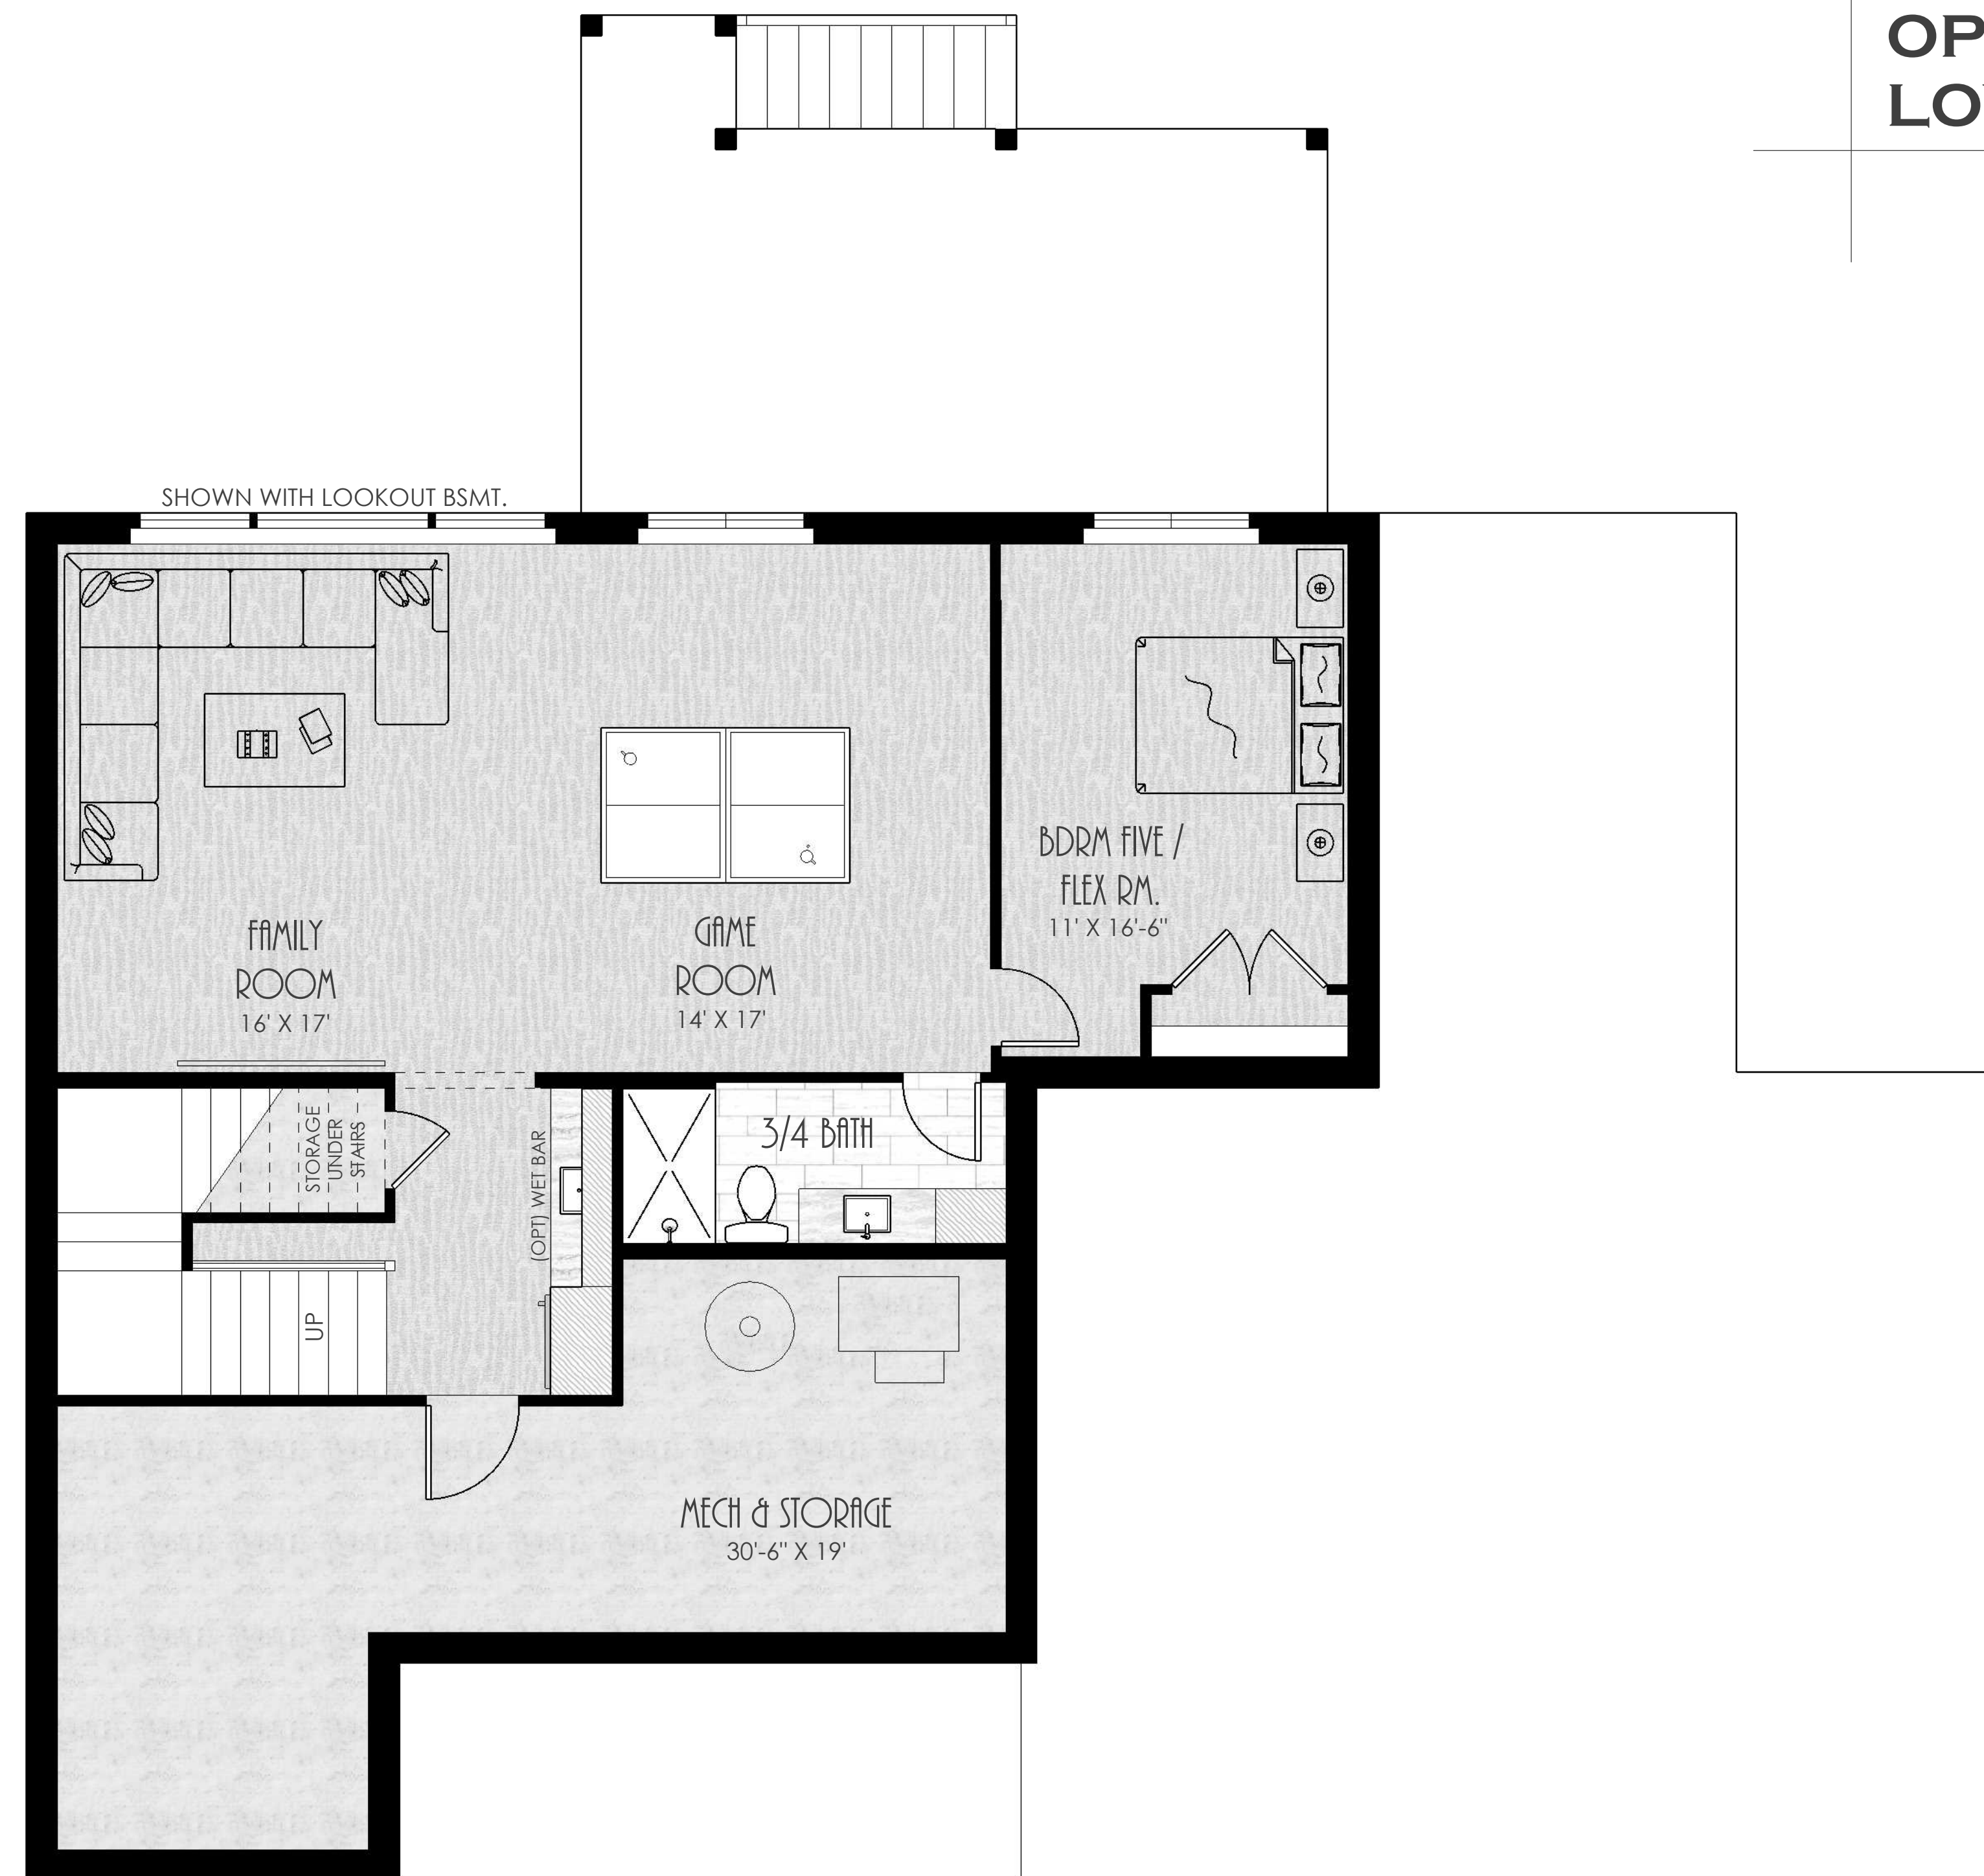

© DCD 2023

THE HICKORY

MAIN LEVEL

THE HICKORY

UPPER LEVEL

THE HICKORY

OPTIONAL FINISHED
LOWER LEVEL

THE HICKORY

SQ FT CALCS.

3074 SQ FT MAIN & UPPER
1067 SQ FT OPT. LOWER LEVEL
4141 SQ FT TOTAL FINISHED

THE HICKORY