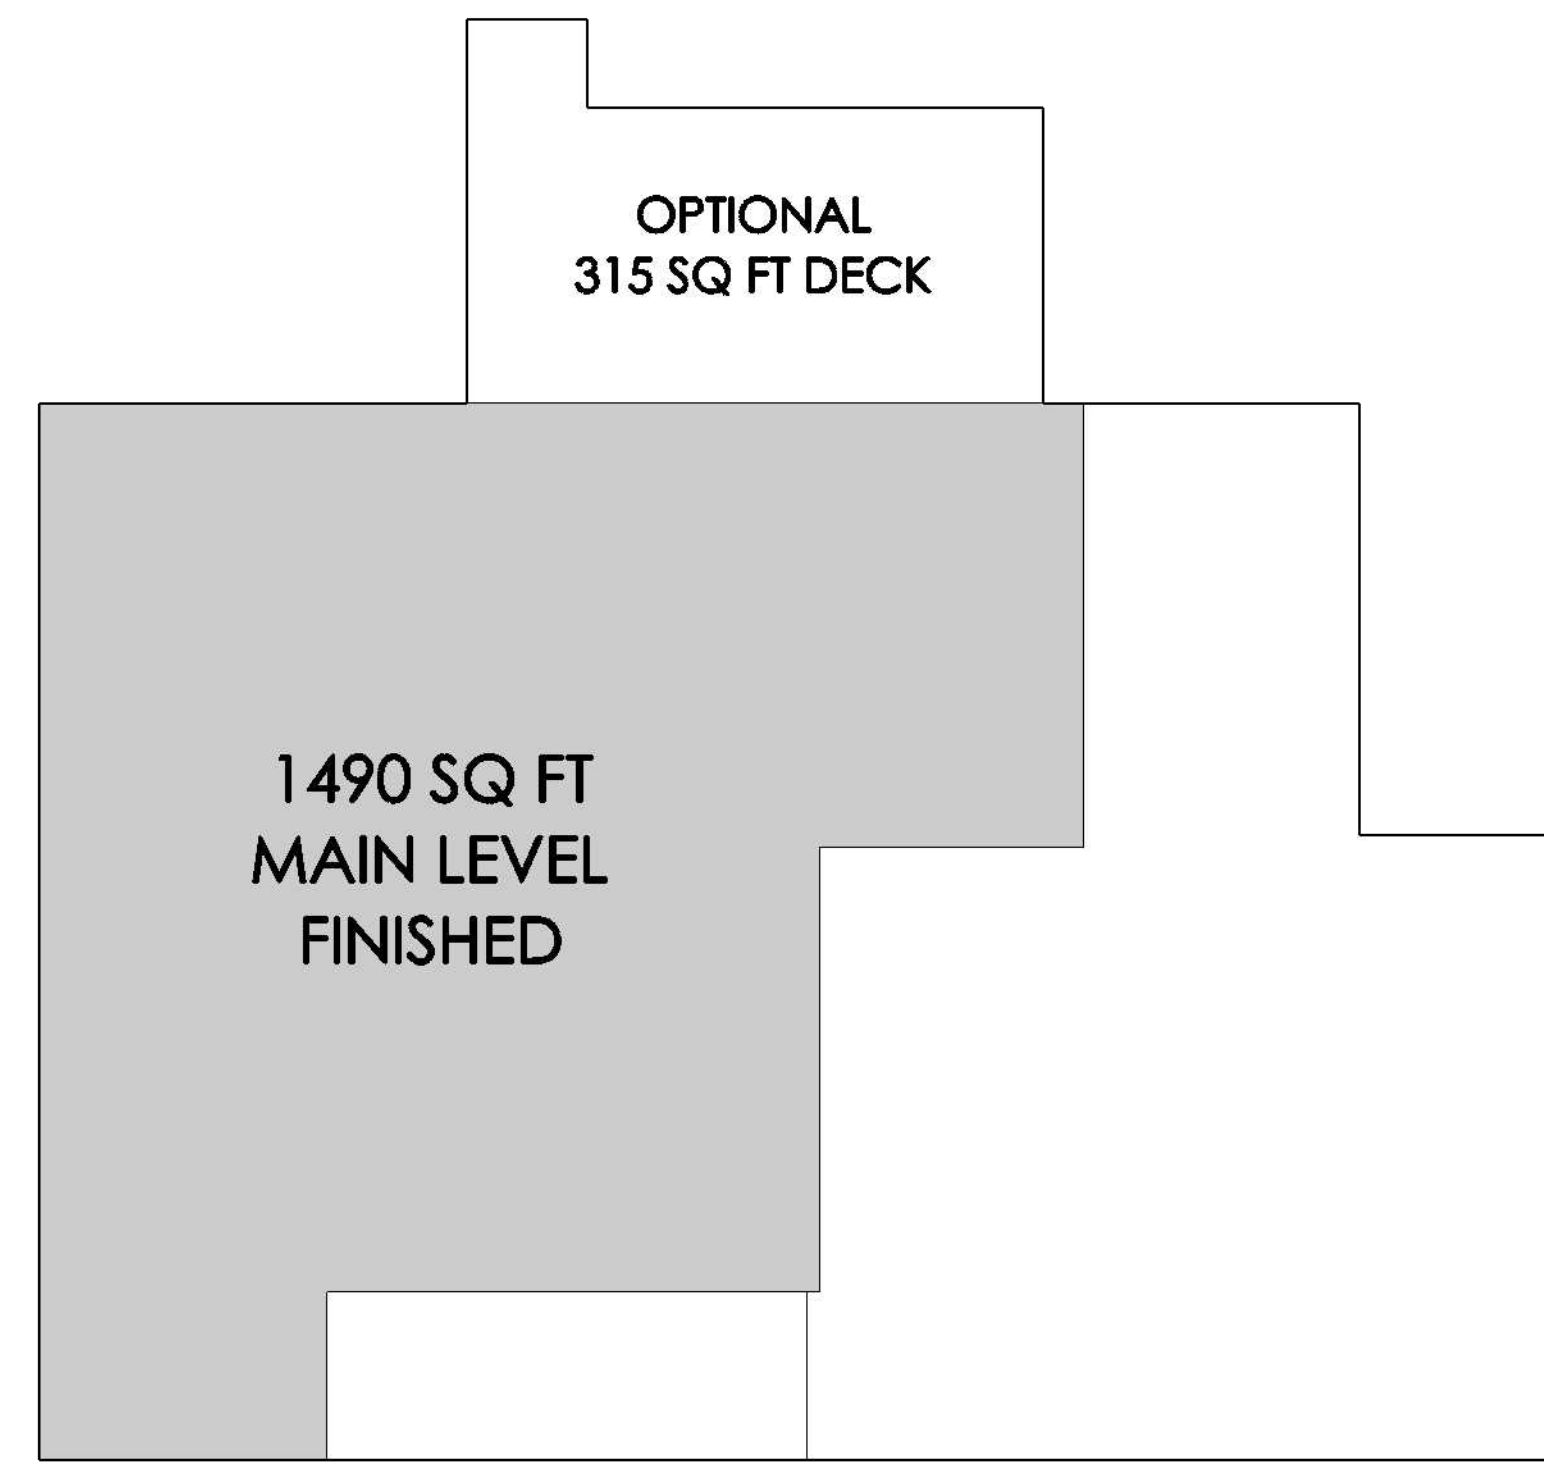

© DCD 2023

THE HICKORY

MAIN LEVEL

THE HICKORY

UPPER LEVEL

THE HICKORY

OPTIONAL FINISHED
LOWER LEVEL

THE HICKORY

SQ FT CALCS.

3074 SQ FT MAIN & UPPER
1067 SQ FT OPT. LOWER LEVEL
4141 SQ FT TOTAL FINISHED

THE HICKORY