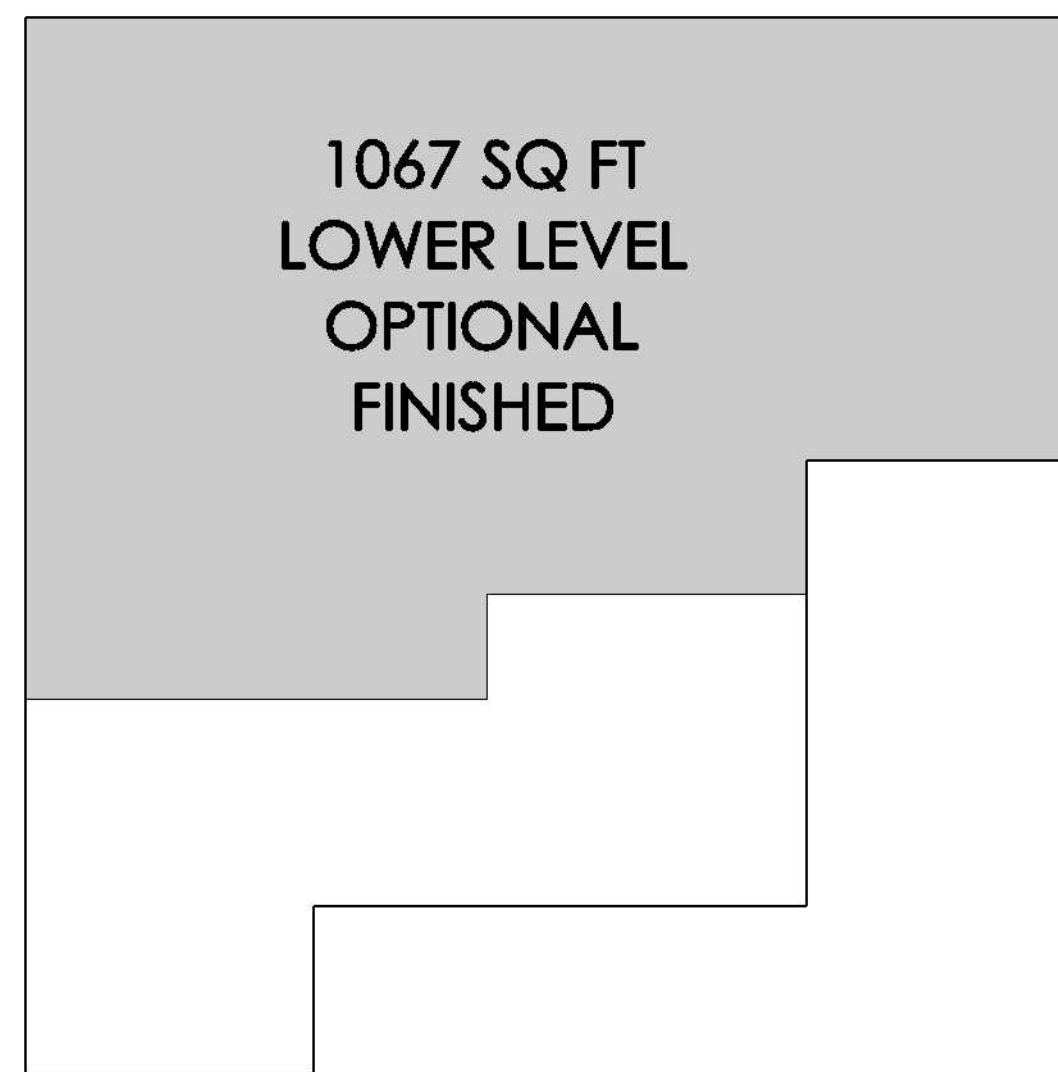

© DCD 2023

THE HICKORY

MAIN LEVEL

THE HICKORY

UPPER LEVEL

THE HICKORY

OPTIONAL FINISHED
LOWER LEVEL

THE HICKORY

SQ FT CALCS.

3074 SQ FT MAIN & UPPER
1067 SQ FT OPT. LOWER LEVEL
4141 SQ FT TOTAL FINISHED

THE HICKORY